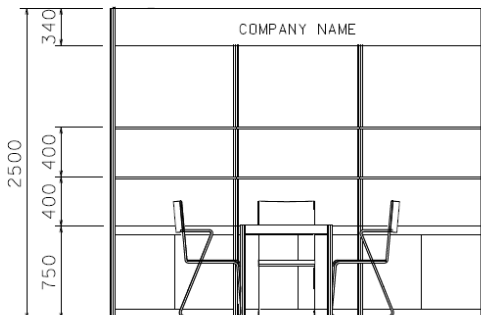

3M x 3M Standard Booth
三米乘三米標準攤位

PLAN
平面圖

PERSPECTIVE
透視圖

ELEVATION
正面圖

BOOTH SPECIFICATIONS		QTY.
	1000W x 500D x 750H CABINET 儲物櫃	3
	3000W x 300D WOODEN DISPLAY SHELF 陳列架	2
	700W x 700D x 750H MEETING TABLE 正方檯	1
	BLACK LEATHER CHAIR 椅子	3
	13W LED LAMP SPOTLIGHT (YELLOW LIGHT) 13瓦特LED燈膽短臂射燈 (黃光)	3
	13W LED LAMP LONGARMED SPOTLIGHT (YELLOW LIGHT) 13瓦特LED燈膽長臂射燈 (黃光)	1
	800W SOCKET 插座	1
	CEILING BEAM 天花橫樑	3M
	RUBBISH BIN & CARPET (9sqm.) 垃圾桶 & 地毯	