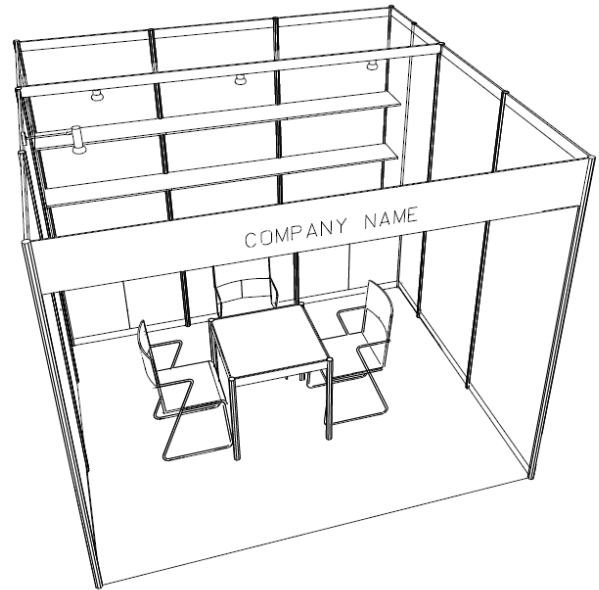

3M x 3M Standard Booth
三米乘三米標準攤位

PLAN
平面圖

PERSPECTIVE
透視圖

ELEVATION
正面圖

BOOTH SPECIFICATIONS		QTY.
	1000W x 500D x 750H CABINET 儲物櫃	3
	3000W x 300D WOODEN DISPLAY SHELF 陳列架	2
	700W x 700D x 750H MEETING TABLE 正方檯	1
	BLACK LEATHER CHAIR 椅子	3
	13W LED LAMP SPOTLIGHT (YELLOW LIGHT) 13瓦特LED燈膽短臂射燈 (黃光)	3
	13W LED LAMP LONGARMED SPOTLIGHT (YELLOW LIGHT) 13瓦特LED燈膽長臂射燈 (黃光)	1
	800W SOCKET 插座	1
	CEILING BEAM 天花橫樑	3M
	RUBBISH BIN & CARPET (9sqm.) 垃圾桶 & 地毯	