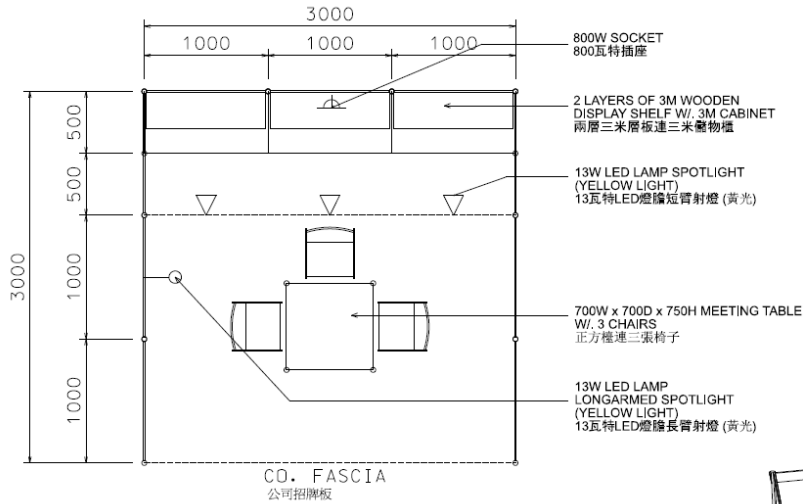

3M x 3M Standard Booth
三米乘三米標準攤位

PLAN
平面圖

PERSPECTIVE
透視圖

ELEVATION
正面圖

BOOTH SPECIFICATIONS		QTY.
	1000W x 500D x 750H CABINET 儲物櫃	3
	3000W x 300D WOODEN DISPLAY SHELF 陳列架	2
	700W x 700D x 750H MEETING TABLE 正方檯	1
	BLACK LEATHER CHAIR 椅子	3
	13W LED LAMP SPOTLIGHT (YELLOW LIGHT) 13瓦特LED燈膽短臂射燈 (黃光)	3
	13W LED LAMP LONGARMED SPOTLIGHT (YELLOW LIGHT) 13瓦特LED燈膽長臂射燈 (黃光)	1
	800W SOCKET 插座	1
	CEILING BEAM 天花橫樑	3M
	RUBBISH BIN & CARPET (9sqm.) 垃圾桶 & 地毯	