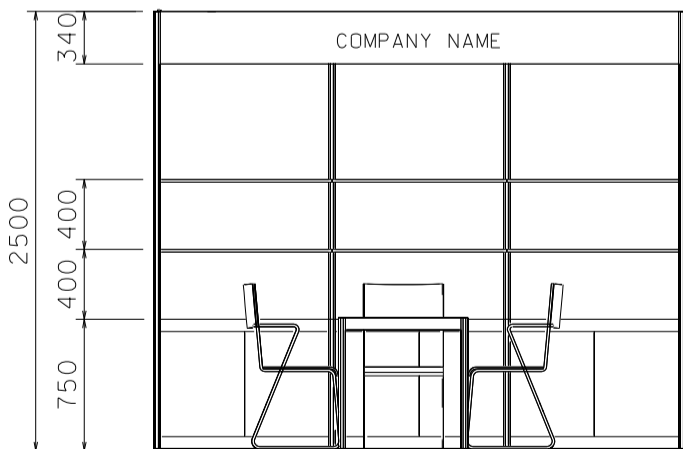

(For Trade Hall Exhibitors Only 只供貿易館參展商選用)

3M x 3M Standard Booth
三米乘三米標準攤位

PLAN
平面圖

PERSPECTIVE
透視圖

ELEVATION
正面圖

BOOTH SPECIFICATIONS		QTY.
	1000W x 500D x 750H CABINET 儲物櫃	3
	3000W x 300D WOODEN DISPLAY SHELF 陳列架	2
	700W x 700D x 750H MEETING TABLE 正方檯	1
	BLACK LEATHER CHAIR 椅子	3
	13W LED LAMP SPOTLIGHT (YELLOW LIGHT) 13瓦特LED燈膽短臂射燈 (黃光)	3
	13W LED LAMP LONGARMED SPOTLIGHT (YELLOW LIGHT) 13瓦特LED燈膽長臂射燈 (黃光)	1
	800W SOCKET 插座	1
	CEILING BEAM 天花橫樑	3M
	RUBBISH BIN & CARPET (9sqm.) 垃圾桶 & 地毯	