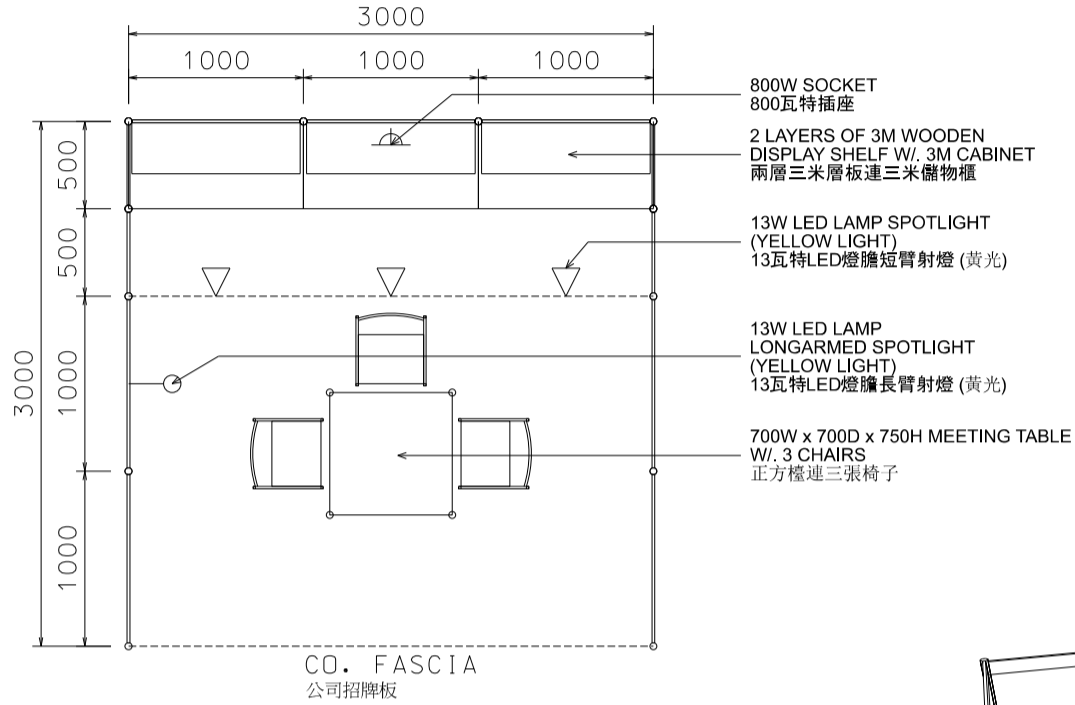

(For Trade Hall Exhibitors Only 只供貿易館參展商選用)

3M x 3M Standard Booth
三米乘三米標準攤位

PLAN
平面圖

PERSPECTIVE
透視圖

ELEVATION
正面圖

BOOTH SPECIFICATIONS		QTY.
	1000W x 500D x 750H CABINET 儲物櫃	3
	3000W x 300D WOODEN DISPLAY SHELF 陳列架	2
	700W x 700D x 750H MEETING TABLE 正方檯	1
	BLACK LEATHER CHAIR 椅子	3
	13W LED LAMP SPOTLIGHT (YELLOW LIGHT) 13瓦特LED燈膽短臂射燈 (黃光)	3
	13W LED LAMP LONGARMED SPOTLIGHT (YELLOW LIGHT) 13瓦特LED燈膽長臂射燈 (黃光)	1
	800W SOCKET 插座	1
	CEILING BEAM 天花橫樑	3M
	RUBBISH BIN & CARPET (9sqm.) 垃圾桶 & 地毯	