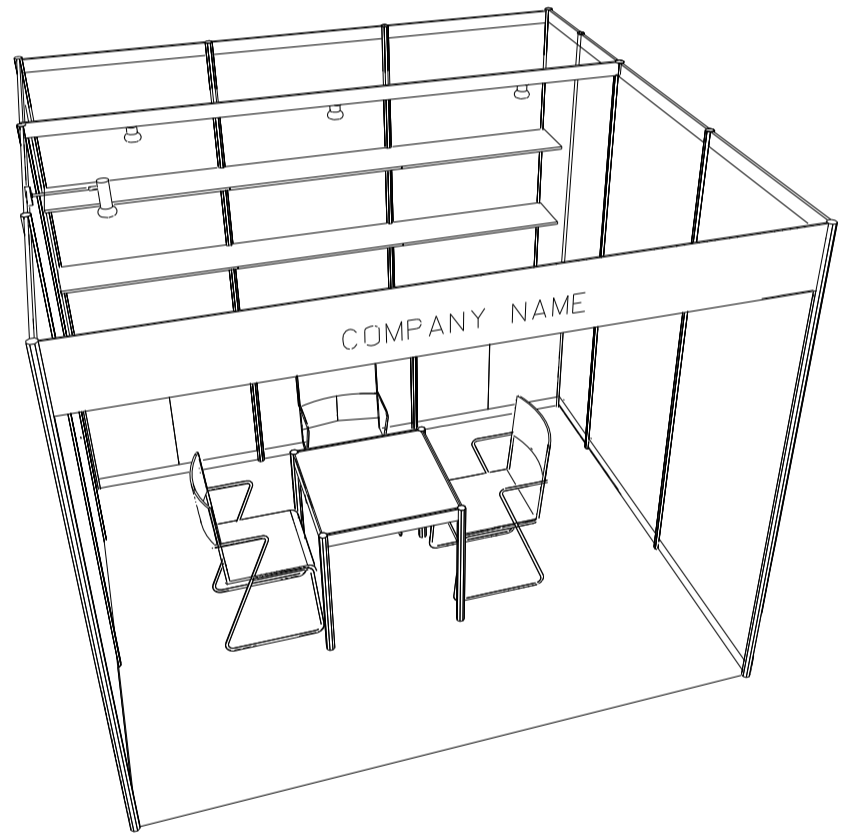

(For Trade Hall Exhibitors Only 只供貿易館參展商選用)

3M x 3M Standard Booth
三米乘三米標準攤位

PLAN
平面圖

PERSPECTIVE
透視圖

ELEVATION
正面圖

BOOTH SPECIFICATIONS		QTY.
	1000W x 500D x 750H CABINET 儲物櫃	3
	3000W x 300D WOODEN DISPLAY SHELF 陳列架	2
	700W x 700D x 750H MEETING TABLE 正方檯	1
	BLACK LEATHER CHAIR 椅子	3
	13W LED LAMP SPOTLIGHT (YELLOW LIGHT) 13瓦特LED燈膽短臂射燈 (黃光)	3
	13W LED LAMP LONGARMED SPOTLIGHT (YELLOW LIGHT) 13瓦特LED燈膽長臂射燈 (黃光)	1
	800W SOCKET 插座	1
	CEILING BEAM 天花橫樑	3M
	RUBBISH BIN & CARPET (9sqm.) 垃圾桶 & 地毯	