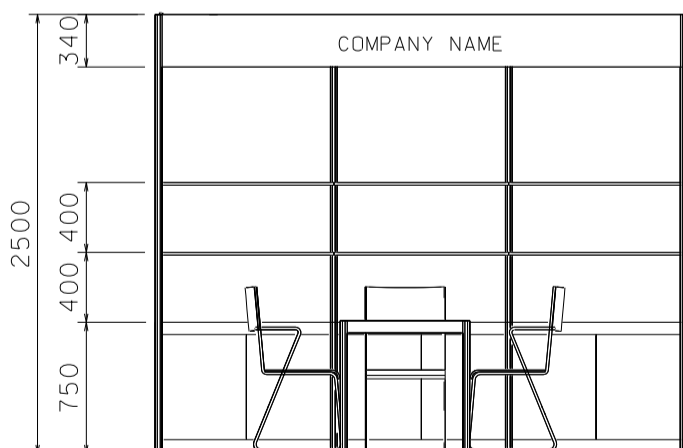

(For Trade Hall Exhibitors Only 只供貿易館參展商選用)

3M x 3M Left Corner Booth  
三米乘三米左邊角位攤位

PLAN  
平面圖

PERSPECTIVE  
透視圖

ELEVATION  
正面圖

| BOOTH SPECIFICATIONS |   | QTY. |
|----------------------|---|------|
|                      | 1000W x 500D x 750H CABINET 儲物櫃                                       | 3    |
|                      | 3000W x 300D WOODEN DISPLAY SHELF 陳列架                                 | 2    |
|                      | 700W x 700D x 750H MEETING TABLE 正方檯                                  | 1    |
|                      | BLACK LEATHER CHAIR 椅子  | 3    |
|                      | 13W LED LAMP SPOTLIGHT (YELLOW LIGHT)<br>13瓦特LED燈膽短臂射燈 (黃光)           | 3    |
|                      | 13W LED LAMP LONGARMED SPOTLIGHT (YELLOW LIGHT)<br>13瓦特LED燈膽長臂射燈 (黃光) | 1    |
|                      | 800W SOCKET 插座  | 1    |
|                      | CEILING BEAM 天花橫樑   | 3M   |
|                      | RUBBISH BIN & CARPET (9sqm.) 垃圾桶 & 地毯                                 |      |

(For Trade Hall Exhibitors Only 只供貿易館參展商選用)

3M x 3M Right Corner Booth

三米乘三米右邊角位攤位

PLAN  
平面圖

PERSPECTIVE  
透視圖

ELEVATION  
正面圖

| BOOTH SPECIFICATIONS |   | QTY. |
|----------------------|---|------|
|                      | 1000W x 500D x 750H CABINET 儲物櫃                                       | 3    |
|                      | 3000W x 300D WOODEN DISPLAY SHELF 陳列架                                 | 2    |
|                      | 700W x 700D x 750H MEETING TABLE 正方檯                                  | 1    |
|                      | BLACK LEATHER CHAIR 椅子  | 3    |
|                      | 13W LED LAMP SPOTLIGHT (YELLOW LIGHT)<br>13瓦特LED燈膽短臂射燈 (黃光)           | 3    |
|                      | 13W LED LAMP LONGARMED SPOTLIGHT<br>(YELLOW LIGHT) 13瓦特LED燈膽長臂射燈 (黃光) | 1    |
|                      | 800W SOCKET 插座  | 1    |
|                      | CEILING BEAM 天花橫樑   | 3M   |
|                      | RUBBISH BIN & CARPET (9sqm.) 垃圾桶 & 地毯                                 |      |