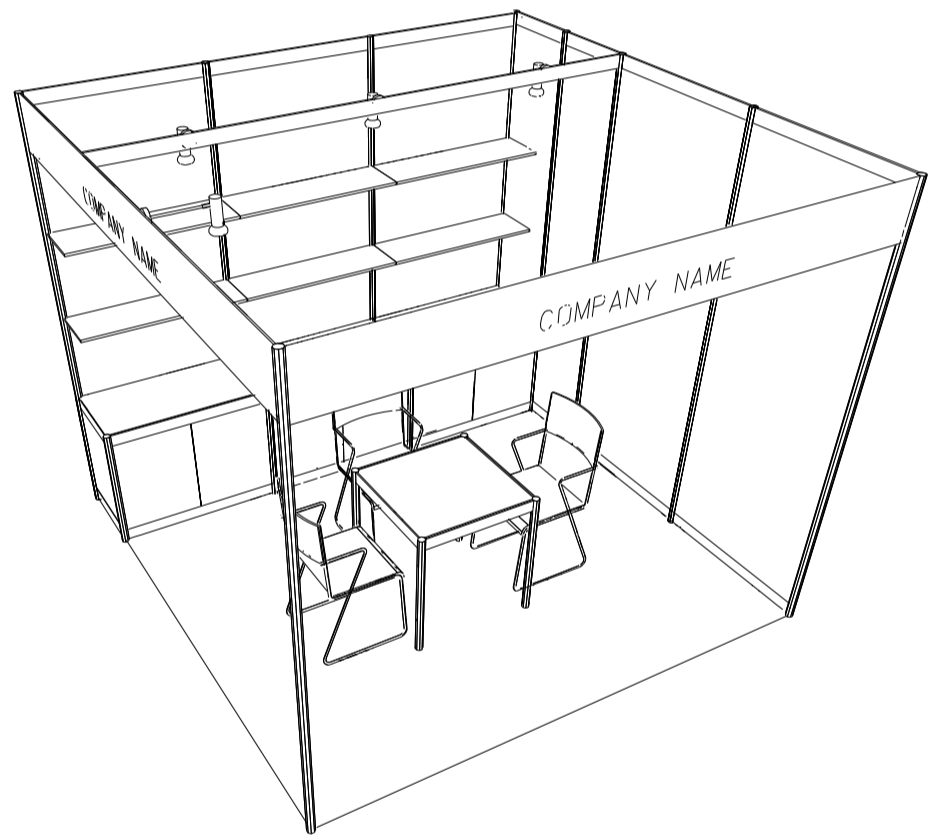

(For Trade Hall Exhibitors Only 只供貿易館參展商選用)

3M x 3M Standard Booth

三米乘三米標準攤位

PLAN  
平面圖

PERSPECTIVE  
透視圖

ELEVATION  
正面圖

| BOOTH SPECIFICATIONS |   | QTY. |
|----------------------|---|------|
|                      | 1000W x 500D x 750H CABINET 儲物櫃                                       | 3    |
|                      | 3000W x 300D WOODEN DISPLAY SHELF 陳列架                                 | 2    |
|                      | 700W x 700D x 750H MEETING TABLE 正方檯                                  | 1    |
|                      | BLACK LEATHER CHAIR 椅子  | 3    |
|                      | 13W LED LAMP SPOTLIGHT (YELLOW LIGHT)<br>13瓦特LED燈膽短臂射燈 (黃光)           | 3    |
|                      | 13W LED LAMP LONGARMED SPOTLIGHT<br>(YELLOW LIGHT) 13瓦特LED燈膽長臂射燈 (黃光) | 1    |
|                      | 800W SOCKET 插座  | 1    |
|                      | CEILING BEAM 天花橫樑   | 3M   |
|                      | RUBBISH BIN & CARPET (9sqm.) 垃圾桶 & 地毯                                 |      |

(For Trade Hall Exhibitors Only 只供貿易館參展商選用)

3M x 3M Left Corner Booth  
三米乘三米左邊角位攤位

PLAN  
平面圖

PERSPECTIVE  
透視圖

ELEVATION  
正面圖

| BOOTH SPECIFICATIONS |   | QTY. |
|----------------------|---|------|
|                      | 1000W x 500D x 750H CABINET 儲物櫃                                       | 3    |
|                      | 3000W x 300D WOODEN DISPLAY SHELF 陳列架                                 | 2    |
|                      | 700W x 700D x 750H MEETING TABLE 正方檯                                  | 1    |
|                      | BLACK LEATHER CHAIR 椅子  | 3    |
|                      | 13W LED LAMP SPOTLIGHT (YELLOW LIGHT)<br>13瓦特LED燈膽短臂射燈 (黃光)           | 3    |
|                      | 13W LED LAMP LONGARMED SPOTLIGHT (YELLOW LIGHT)<br>13瓦特LED燈膽長臂射燈 (黃光) | 1    |
|                      | 800W SOCKET 插座  | 1    |
|                      | CEILING BEAM 天花橫樑   | 3M   |
|                      | RUBBISH BIN & CARPET (9sqm.) 垃圾桶 & 地毯                                 |      |