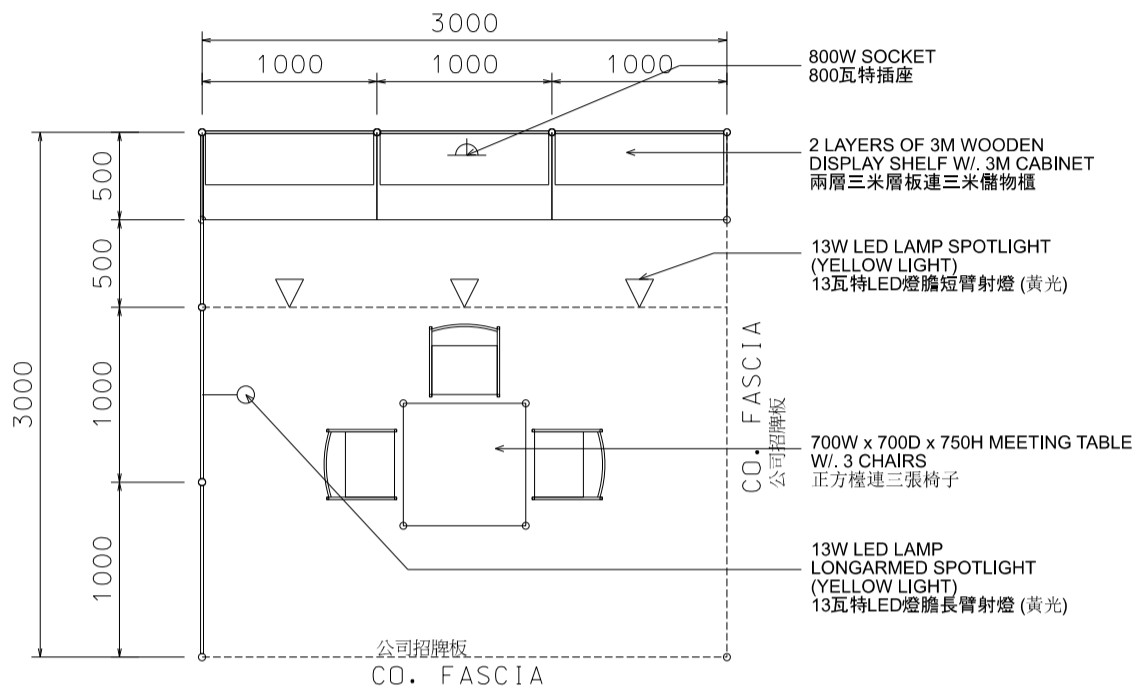

(For Trade Hall Exhibitors Only 只供貿易館參展商選用)

3M x 3M Left Corner Booth  
三米乘三米左邊角位攤位

PLAN  
平面圖

PERSPECTIVE  
透視圖

ELEVATION  
正面圖

| BOOTH SPECIFICATIONS |   | QTY. |
|----------------------|---|------|
|                      | 1000W x 500D x 750H CABINET 儲物櫃                                       | 3    |
|                      | 3000W x 300D WOODEN DISPLAY SHELF 陳列架                                 | 2    |
|                      | 700W x 700D x 750H MEETING TABLE 正方檯                                  | 1    |
|                      | BLACK LEATHER CHAIR 椅子  | 3    |
|                      | 13W LED LAMP SPOTLIGHT (YELLOW LIGHT)<br>13瓦特LED燈膽短臂射燈 (黃光)           | 3    |
|                      | 13W LED LAMP LONGARMED SPOTLIGHT (YELLOW LIGHT)<br>13瓦特LED燈膽長臂射燈 (黃光) | 1    |
|                      | 800W SOCKET 插座  | 1    |
|                      | CEILING BEAM 天花橫樑   | 3M   |
|                      | RUBBISH BIN & CARPET (9sqm.) 垃圾桶 & 地毯                                 |      |

(For Trade Hall Exhibitors Only 只供貿易館參展商選用)

3M x 3M Right Corner Booth

三米乘三米右邊角位攤位

PLAN  
平面圖

PERSPECTIVE  
透視圖

ELEVATION  
正面圖

| BOOTH SPECIFICATIONS |   | QTY. |
|----------------------|---|------|
|                      | 1000W x 500D x 750H CABINET 儲物櫃                                       | 3    |
|                      | 3000W x 300D WOODEN DISPLAY SHELF 陳列架                                 | 2    |
|                      | 700W x 700D x 750H MEETING TABLE 正方檯                                  | 1    |
|                      | BLACK LEATHER CHAIR 椅子  | 3    |
|                      | 13W LED LAMP SPOTLIGHT (YELLOW LIGHT)<br>13瓦特LED燈膽短臂射燈 (黃光)           | 3    |
|                      | 13W LED LAMP LONGARMED SPOTLIGHT<br>(YELLOW LIGHT) 13瓦特LED燈膽長臂射燈 (黃光) | 1    |
|                      | 800W SOCKET 插座  | 1    |
|                      | CEILING BEAM 天花橫樑   | 3M   |
|                      | RUBBISH BIN & CARPET (9sqm.) 垃圾桶 & 地毯                                 |      |