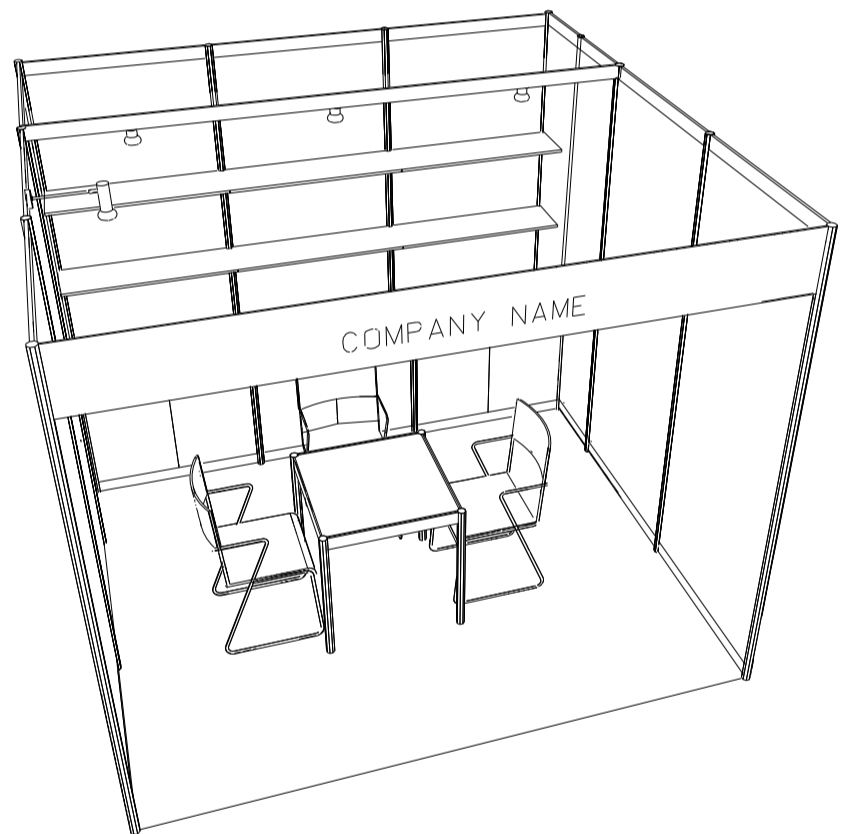

(For Trade Hall Exhibitors Only 只供貿易館參展商選用)

3M x 3M Standard Booth

三米乘三米標準攤位

PLAN  
平面圖

PERSPECTIVE  
透視圖

ELEVATION  
正面圖

| BOOTH SPECIFICATIONS |   | QTY. |
|----------------------|---|------|
|                      | 1000W x 500D x 750H CABINET 儲物櫃                                       | 3    |
|                      | 3000W x 300D WOODEN DISPLAY SHELF 陳列架                                 | 2    |
|                      | 700W x 700D x 750H MEETING TABLE 正方檯                                  | 1    |
|                      | BLACK LEATHER CHAIR 椅子  | 3    |
|                      | 13W LED LAMP SPOTLIGHT (YELLOW LIGHT)<br>13瓦特LED燈膽短臂射燈 (黃光)           | 3    |
|                      | 13W LED LAMP LONGARMED SPOTLIGHT<br>(YELLOW LIGHT) 13瓦特LED燈膽長臂射燈 (黃光) | 1    |
|                      | 800W SOCKET 插座  | 1    |
|                      | CEILING BEAM 天花橫樑   | 3M   |
|                      | RUBBISH BIN & CARPET (9sqm.) 垃圾桶 & 地毯                                 |      |

(For Trade Hall Exhibitors Only 只供貿易館參展商選用)

3M x 3M Left Corner Booth  
三米乘三米左邊角位攤位

PLAN  
平面圖

PERSPECTIVE  
透視圖

ELEVATION  
正面圖

| BOOTH SPECIFICATIONS |   | QTY. |
|----------------------|---|------|
|                      | 1000W x 500D x 750H CABINET 儲物櫃                                       | 3    |
|                      | 3000W x 300D WOODEN DISPLAY SHELF 陳列架                                 | 2    |
|                      | 700W x 700D x 750H MEETING TABLE 正方檯                                  | 1    |
|                      | BLACK LEATHER CHAIR 椅子  | 3    |
|                      | 13W LED LAMP SPOTLIGHT (YELLOW LIGHT)<br>13瓦特LED燈膽短臂射燈 (黃光)           | 3    |
|                      | 13W LED LAMP LONGARMED SPOTLIGHT (YELLOW LIGHT)<br>13瓦特LED燈膽長臂射燈 (黃光) | 1    |
|                      | 800W SOCKET 插座  | 1    |
|                      | CEILING BEAM 天花橫樑   | 3M   |
|                      | RUBBISH BIN & CARPET (9sqm.) 垃圾桶 & 地毯                                 |      |