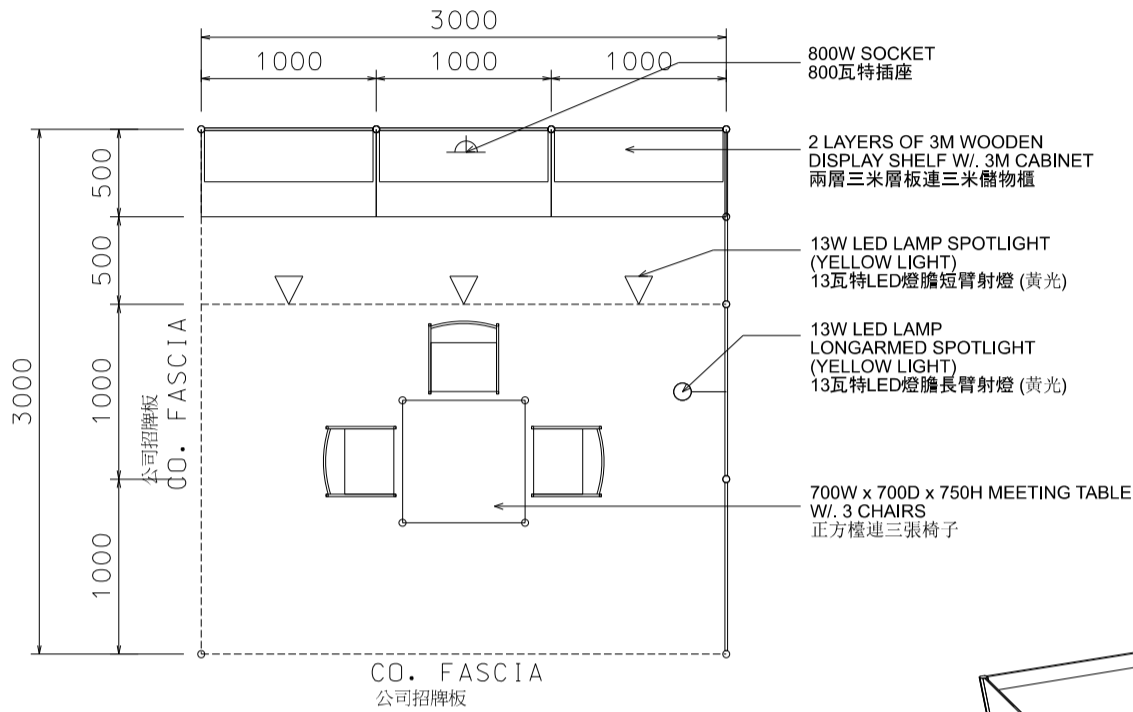

(For Trade Hall Exhibitors Only 只供貿易館參展商選用)

3M x 3M Standard Booth

三米乘三米標準攤位

PLAN  
平面圖

PERSPECTIVE  
透視圖

ELEVATION  
正面圖

| BOOTH SPECIFICATIONS |   | QTY. |
|----------------------|---|------|
|                      | 1000W x 500D x 750H CABINET 儲物櫃                                       | 3    |
|                      | 3000W x 300D WOODEN DISPLAY SHELF 陳列架                                 | 2    |
|                      | 700W x 700D x 750H MEETING TABLE 正方檯                                  | 1    |
|                      | BLACK LEATHER CHAIR 椅子  | 3    |
|                      | 13W LED LAMP SPOTLIGHT (YELLOW LIGHT)<br>13瓦特LED燈膽短臂射燈 (黃光)           | 3    |
|                      | 13W LED LAMP LONGARMED SPOTLIGHT<br>(YELLOW LIGHT) 13瓦特LED燈膽長臂射燈 (黃光) | 1    |
|                      | 800W SOCKET 插座  | 1    |
|                      | CEILING BEAM 天花橫樑   | 3M   |
|                      | RUBBISH BIN & CARPET (9sqm.) 垃圾桶 & 地毯                                 |      |

(For Trade Hall Exhibitors Only 只供貿易館參展商選用)

3M x 3M Left Corner Booth  
三米乘三米左邊角位攤位

PLAN  
平面圖

PERSPECTIVE  
透視圖

ELEVATION  
正面圖

| BOOTH SPECIFICATIONS |   | QTY. |
|----------------------|---|------|
|                      | 1000W x 500D x 750H CABINET 儲物櫃                                       | 3    |
|                      | 3000W x 300D WOODEN DISPLAY SHELF 陳列架                                 | 2    |
|                      | 700W x 700D x 750H MEETING TABLE 正方檯                                  | 1    |
|                      | BLACK LEATHER CHAIR 椅子  | 3    |
|                      | 13W LED LAMP SPOTLIGHT (YELLOW LIGHT)<br>13瓦特LED燈膽短臂射燈 (黃光)           | 3    |
|                      | 13W LED LAMP LONGARMED SPOTLIGHT (YELLOW LIGHT)<br>13瓦特LED燈膽長臂射燈 (黃光) | 1    |
|                      | 800W SOCKET 插座  | 1    |
|                      | CEILING BEAM 天花橫樑   | 3M   |
|                      | RUBBISH BIN & CARPET (9sqm.) 垃圾桶 & 地毯                                 |      |