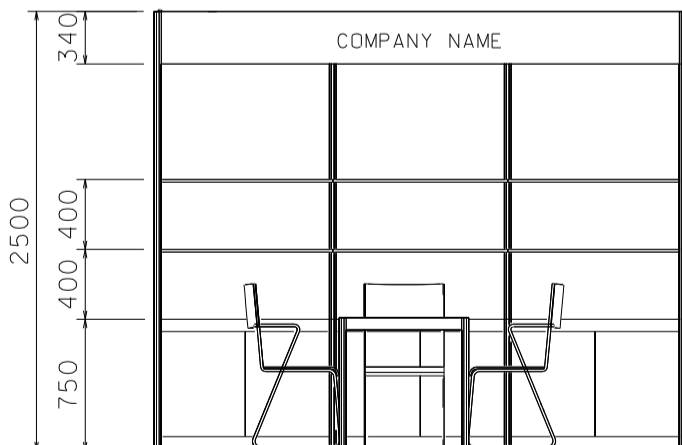

(For Trade Hall Exhibitors Only 只供貿易館參展商選用)

3M x 3M Left Corner Booth  
三米乘三米左邊角位攤位

PLAN  
平面圖

PERSPECTIVE  
透視圖

ELEVATION  
正面圖

| BOOTH SPECIFICATIONS |   | QTY. |
|----------------------|---|------|
|                      | 1000W x 500D x 750H CABINET 儲物櫃                                       | 3    |
|                      | 3000W x 300D WOODEN DISPLAY SHELF 陳列架                                 | 2    |
|                      | 700W x 700D x 750H MEETING TABLE 正方檯                                  | 1    |
|                      | BLACK LEATHER CHAIR 椅子  | 3    |
|                      | 13W LED LAMP SPOTLIGHT (YELLOW LIGHT)<br>13瓦特LED燈膽短臂射燈 (黃光)           | 3    |
|                      | 13W LED LAMP LONGARMED SPOTLIGHT (YELLOW LIGHT)<br>13瓦特LED燈膽長臂射燈 (黃光) | 1    |
|                      | 800W SOCKET 插座  | 1    |
|                      | CEILING BEAM 天花橫樑   | 3M   |
|                      | RUBBISH BIN & CARPET (9sqm.) 垃圾桶 & 地毯                                 |      |

(For Trade Hall Exhibitors Only 只供貿易館參展商選用)

3M x 3M Right Corner Booth

三米乘三米右邊角位攤位

PLAN  
平面圖

PERSPECTIVE  
透視圖

ELEVATION  
正面圖

| BOOTH SPECIFICATIONS |   | QTY. |
|----------------------|---|------|
|                      | 1000W x 500D x 750H CABINET 儲物櫃                                       | 3    |
|                      | 3000W x 300D WOODEN DISPLAY SHELF 陳列架                                 | 2    |
|                      | 700W x 700D x 750H MEETING TABLE 正方檯                                  | 1    |
|                      | BLACK LEATHER CHAIR 椅子  | 3    |
|                      | 13W LED LAMP SPOTLIGHT (YELLOW LIGHT)<br>13瓦特LED燈膽短臂射燈 (黃光)           | 3    |
|                      | 13W LED LAMP LONGARMED SPOTLIGHT<br>(YELLOW LIGHT) 13瓦特LED燈膽長臂射燈 (黃光) | 1    |
|                      | 800W SOCKET 插座  | 1    |
|                      | CEILING BEAM 天花橫樑   | 3M   |
|                      | RUBBISH BIN & CARPET (9sqm.) 垃圾桶 & 地毯                                 |      |