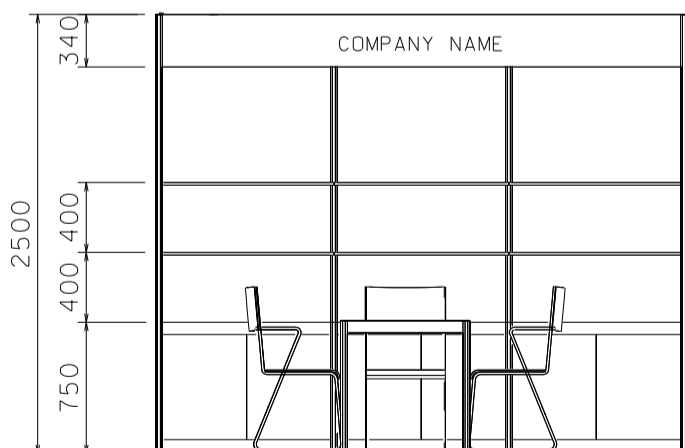

(For Trade Hall Exhibitors Only 只供貿易館參展商選用)

3M x 3M Standard Booth

三米乘三米標準攤位

PLAN  
平面圖

PERSPECTIVE  
透視圖

ELEVATION  
正面圖

| BOOTH SPECIFICATIONS |   | QTY. |
|----------------------|---|------|
|                      | 1000W x 500D x 750H CABINET 儲物櫃                                       | 3    |
|                      | 3000W x 300D WOODEN DISPLAY SHELF 陳列架                                 | 2    |
|                      | 700W x 700D x 750H MEETING TABLE 正方檯                                  | 1    |
|                      | BLACK LEATHER CHAIR 椅子  | 3    |
|                      | 13W LED LAMP SPOTLIGHT (YELLOW LIGHT)<br>13瓦特LED燈膽短臂射燈 (黃光)           | 3    |
|                      | 13W LED LAMP LONGARMED SPOTLIGHT<br>(YELLOW LIGHT) 13瓦特LED燈膽長臂射燈 (黃光) | 1    |
|                      | 800W SOCKET 插座  | 1    |
|                      | CEILING BEAM 天花橫樑   | 3M   |
|                      | RUBBISH BIN & CARPET (9sqm.) 垃圾桶 & 地毯                                 |      |

(For Trade Hall Exhibitors Only 只供貿易館參展商選用)

3M x 3M Left Corner Booth  
三米乘三米左邊角位攤位

PLAN  
平面圖

PERSPECTIVE  
透視圖

ELEVATION  
正面圖

| BOOTH SPECIFICATIONS |   | QTY. |
|----------------------|---|------|
|                      | 1000W x 500D x 750H CABINET 儲物櫃                                       | 3    |
|                      | 3000W x 300D WOODEN DISPLAY SHELF 陳列架                                 | 2    |
|                      | 700W x 700D x 750H MEETING TABLE 正方檯                                  | 1    |
|                      | BLACK LEATHER CHAIR 椅子  | 3    |
|                      | 13W LED LAMP SPOTLIGHT (YELLOW LIGHT)<br>13瓦特LED燈膽短臂射燈 (黃光)           | 3    |
|                      | 13W LED LAMP LONGARMED SPOTLIGHT (YELLOW LIGHT)<br>13瓦特LED燈膽長臂射燈 (黃光) | 1    |
|                      | 800W SOCKET 插座  | 1    |
|                      | CEILING BEAM 天花橫樑   | 3M   |
|                      | RUBBISH BIN & CARPET (9sqm.) 垃圾桶 & 地毯                                 |      |