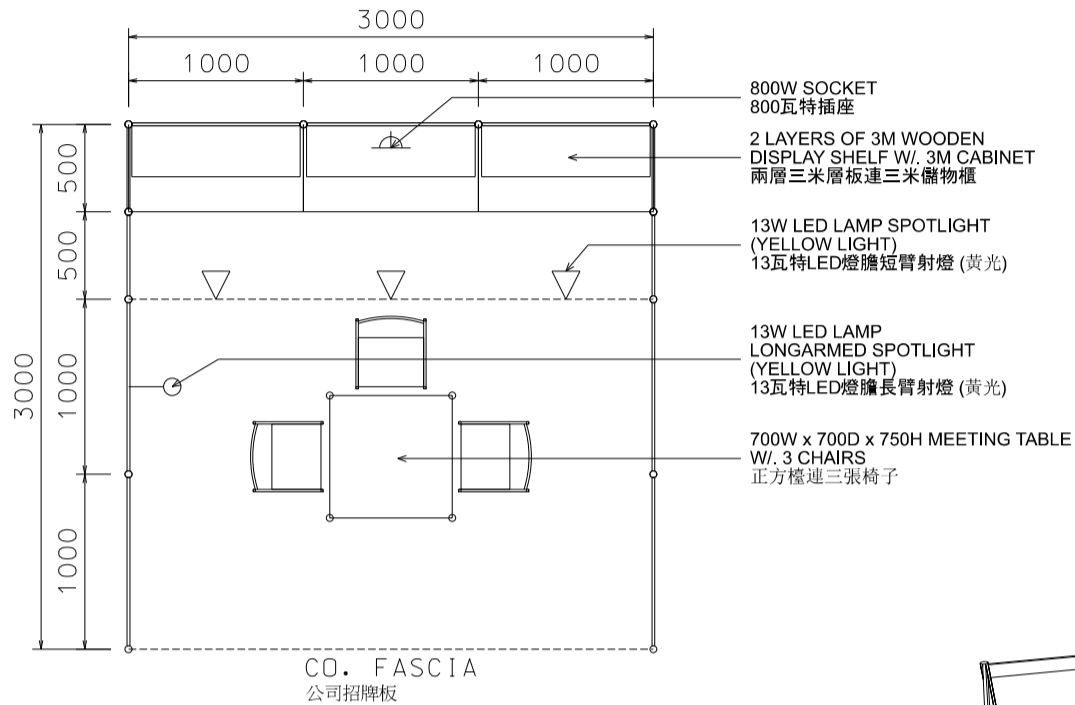

(For Trade Hall Exhibitors Only 只供貿易館參展商選用)

3M x 3M Standard Booth

三米乘三米標準攤位

PLAN  
平面圖

PERSPECTIVE  
透視圖

ELEVATION  
正面圖

| BOOTH SPECIFICATIONS |   | QTY. |
|----------------------|---|------|
|                      | 1000W x 500D x 750H CABINET 儲物櫃                                       | 3    |
|                      | 3000W x 300D WOODEN DISPLAY SHELF 陳列架                                 | 2    |
|                      | 700W x 700D x 750H MEETING TABLE 正方檯                                  | 1    |
|                      | BLACK LEATHER CHAIR 椅子  | 3    |
|                      | 13W LED LAMP SPOTLIGHT (YELLOW LIGHT)<br>13瓦特LED燈膽短臂射燈 (黃光)           | 3    |
|                      | 13W LED LAMP LONGARMED SPOTLIGHT<br>(YELLOW LIGHT) 13瓦特LED燈膽長臂射燈 (黃光) | 1    |
|                      | 800W SOCKET 插座  | 1    |
|                      | CEILING BEAM 天花橫樑   | 3M   |
|                      | RUBBISH BIN & CARPET (9sqm.) 垃圾桶 & 地毯                                 |      |

(For Trade Hall Exhibitors Only 只供貿易館參展商選用)

3M x 3M Left Corner Booth  
三米乘三米左邊角位攤位

PLAN  
平面圖

PERSPECTIVE  
透視圖

ELEVATION  
正面圖

| BOOTH SPECIFICATIONS |   | QTY. |
|----------------------|---|------|
|                      | 1000W x 500D x 750H CABINET 儲物櫃                                       | 3    |
|                      | 3000W x 300D WOODEN DISPLAY SHELF 陳列架                                 | 2    |
|                      | 700W x 700D x 750H MEETING TABLE 正方檯                                  | 1    |
|                      | BLACK LEATHER CHAIR 椅子  | 3    |
|                      | 13W LED LAMP SPOTLIGHT (YELLOW LIGHT)<br>13瓦特LED燈膽短臂射燈 (黃光)           | 3    |
|                      | 13W LED LAMP LONGARMED SPOTLIGHT (YELLOW LIGHT)<br>13瓦特LED燈膽長臂射燈 (黃光) | 1    |
|                      | 800W SOCKET 插座  | 1    |
|                      | CEILING BEAM 天花橫樑   | 3M   |
|                      | RUBBISH BIN & CARPET (9sqm.) 垃圾桶 & 地毯                                 |      |