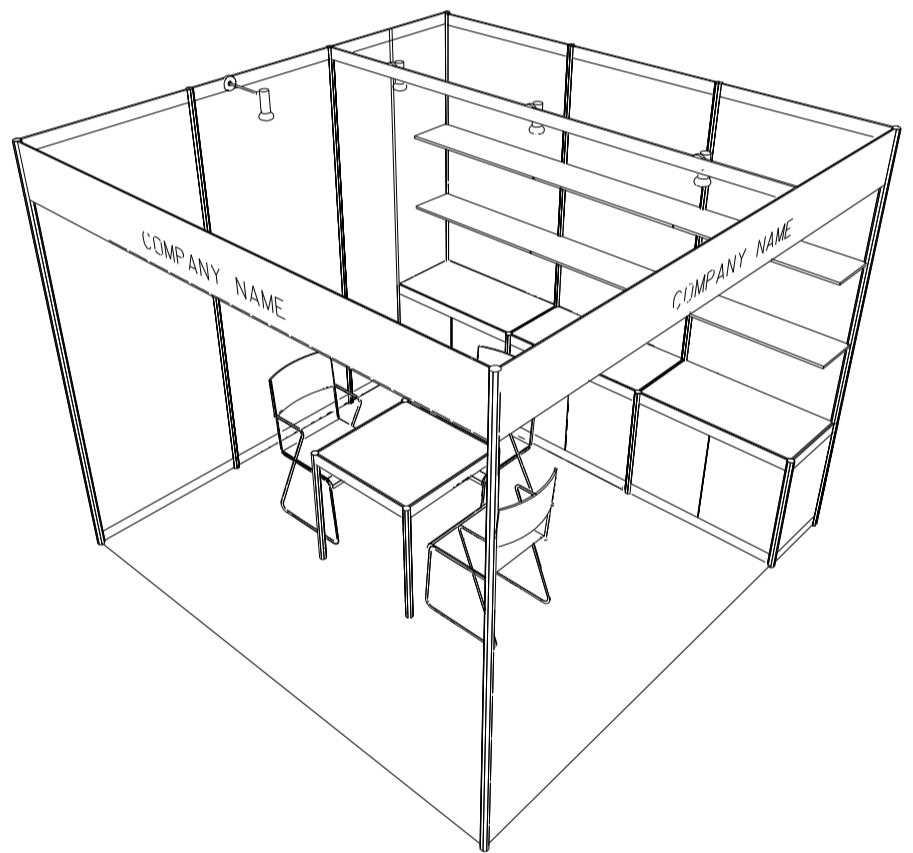

(For Trade Hall Exhibitors Only 只供貿易館參展商選用)

3M x 3M Left Corner Booth  
三米乘三米左邊角位攤位

PLAN  
平面圖

PERSPECTIVE  
透視圖

ELEVATION  
正面圖

| BOOTH SPECIFICATIONS |   | QTY. |
|----------------------|---|------|
|                      | 1000W x 500D x 750H CABINET 儲物櫃                                       | 3    |
|                      | 3000W x 300D WOODEN DISPLAY SHELF 陳列架                                 | 2    |
|                      | 700W x 700D x 750H MEETING TABLE 正方檯                                  | 1    |
|                      | BLACK LEATHER CHAIR 椅子  | 3    |
|                      | 13W LED LAMP SPOTLIGHT (YELLOW LIGHT)<br>13瓦特LED燈膽短臂射燈 (黃光)           | 3    |
|                      | 13W LED LAMP LONGARMED SPOTLIGHT (YELLOW LIGHT)<br>13瓦特LED燈膽長臂射燈 (黃光) | 1    |
|                      | 800W SOCKET 插座  | 1    |
|                      | CEILING BEAM 天花橫樑   | 3M   |
|                      | RUBBISH BIN & CARPET (9sqm.) 垃圾桶 & 地毯                                 |      |

(For Trade Hall Exhibitors Only 只供貿易館參展商選用)

3M x 3M Right Corner Booth

三米乘三米右邊角位攤位

PLAN  
平面圖

PERSPECTIVE  
透視圖

ELEVATION  
正面圖

| BOOTH SPECIFICATIONS |   | QTY. |
|----------------------|---|------|
|                      | 1000W x 500D x 750H CABINET 儲物櫃                                       | 3    |
|                      | 3000W x 300D WOODEN DISPLAY SHELF 陳列架                                 | 2    |
|                      | 700W x 700D x 750H MEETING TABLE 正方檯                                  | 1    |
|                      | BLACK LEATHER CHAIR 椅子  | 3    |
|                      | 13W LED LAMP SPOTLIGHT (YELLOW LIGHT)<br>13瓦特LED燈膽短臂射燈 (黃光)           | 3    |
|                      | 13W LED LAMP LONGARMED SPOTLIGHT<br>(YELLOW LIGHT) 13瓦特LED燈膽長臂射燈 (黃光) | 1    |
|                      | 800W SOCKET 插座  | 1    |
|                      | CEILING BEAM 天花橫樑   | 3M   |
|                      | RUBBISH BIN & CARPET (9sqm.) 垃圾桶 & 地毯                                 |      |