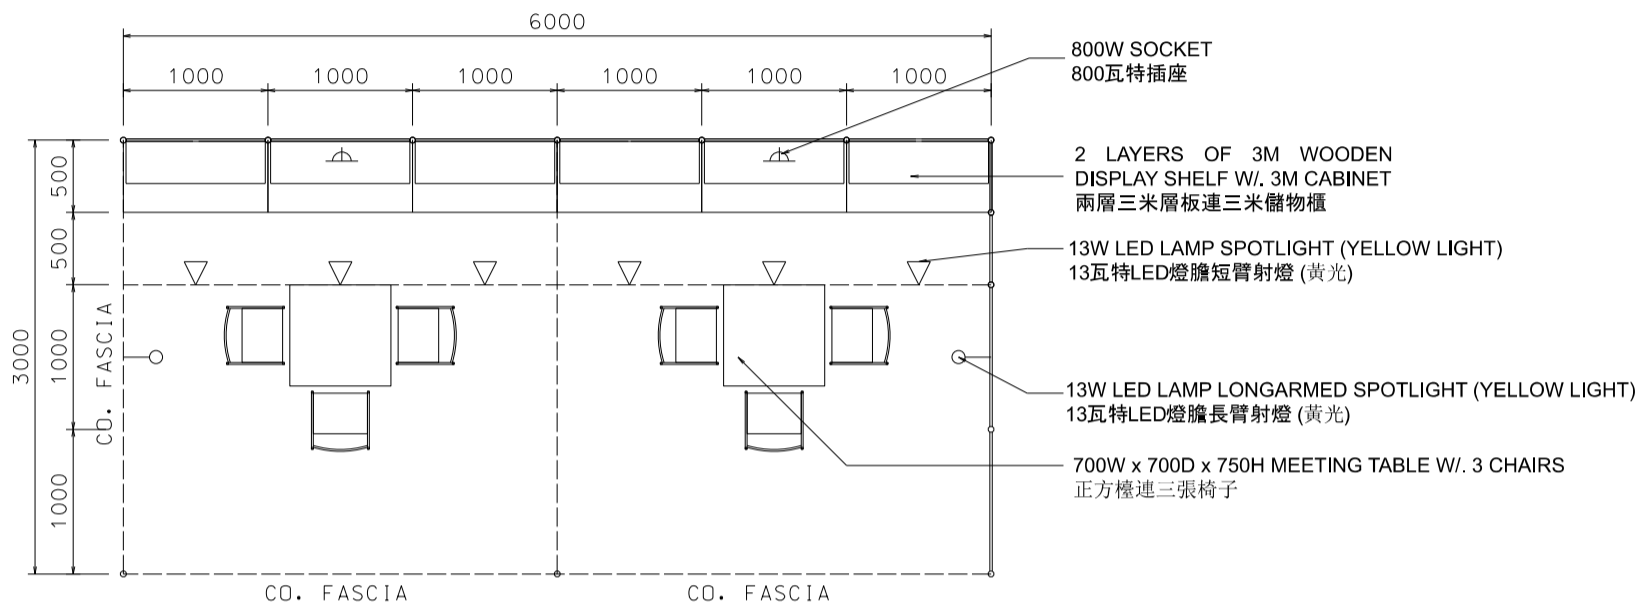

6M x 3M Standard Booth

六米乘三米標準攤位

BOOTH SPECIFICATIONS		QTY.
	1000W x 500D x 750H CABINET 儲物櫃	6
	3000W x 300D WOODEN DISPLAY SHELF 陳列架	4
	700W x 700D x 750H MEETING TABLE 正方檯	2
	BLACK LEATHER CHAIR 椅子	6
	13W LED LAMP SPOTLIGHT (YELLOW LIGHT) 13瓦特LED燈膽短臂射燈 (黃光)	6
	13W LED LAMP LONGARMED SPOTLIGHT (YELLOW LIGHT) 13瓦特LED燈膽長臂射燈 (黃光)	2
	800W SOCKET 插座	2
	CEILING BEAM 天花橫樑	9M
	RUBBISH BIN & CARPET (18sqm.) 垃圾桶 & 地毯	

*The Hong Kong Trade Development Council reserves the right to change the configuration if necessary.

*如有需要，香港貿易發展局有權更改攤位結構。

6M x 3M Left Corner Booth

六米乘三米左邊角位攤位

BOOTH SPECIFICATIONS		QTY.
	1000W x 500D x 750H CABINET 儲物櫃	6
	3000W x 300D WOODEN DISPLAY SHELF 陳列架	4
	700W x 700D x 750H MEETING TABLE 正方檯	2
	BLACK LEATHER CHAIR 椅子	6
	13W LED LAMP SPOTLIGHT (YELLOW LIGHT) 13瓦特LED燈膽短臂射燈 (黃光)	6
	13W LED LAMP LONGARMED SPOTLIGHT (YELLOW LIGHT) 13瓦特LED燈膽長臂射燈 (黃光)	2
	800W SOCKET 插座	2
	CEILING BEAM 天花橫樑	9M
	RUBBISH BIN & CARPET (18sqm.) 垃圾桶 & 地毯	

6M x 3M Right Corner Booth

六米乘三米右邊角位攤位

BOOTH SPECIFICATIONS		QTY.
	1000W x 500D x 750H CABINET 儲物櫃	6
	3000W x 300D WOODEN DISPLAY SHELF 陳列架	4
	700W x 700D x 750H MEETING TABLE 正方檯	2
	BLACK LEATHER CHAIR 椅子	6
	13W LED LAMP SPOTLIGHT (YELLOW LIGHT) 13瓦特LED燈膽短臂射燈 (黃光)	6
	13W LED LAMP LONGARMED SPOTLIGHT (YELLOW LIGHT) 13瓦特LED燈膽長臂射燈 (黃光)	2
	800W SOCKET 插座	2
	CEILING BEAM 天花橫樑	9M
	RUBBISH BIN & CARPET (18sqm.) 垃圾桶 & 地毯	