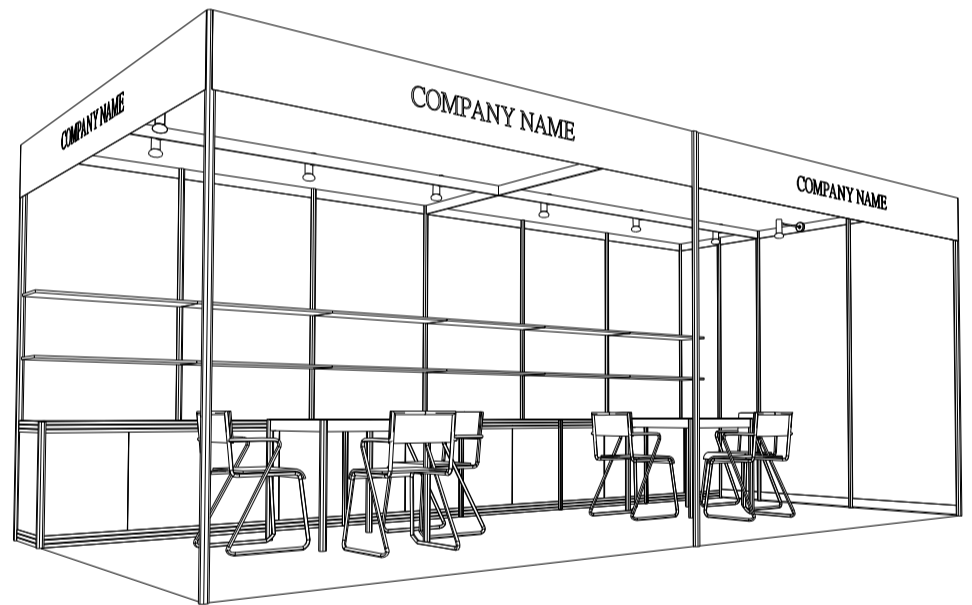

6M x 3M Standard Booth

六米乘三米標準攤位

BOOTH SPECIFICATIONS		QTY.
	1000W x 500D x 750H CABINET 儲物櫃	6
	3000W x 300D WOODEN DISPLAY SHELF 陳列架	4
	700W x 700D x 750H MEETING TABLE 正方檯	2
	BLACK LEATHER CHAIR 椅子	6
	13W LED LAMP SPOTLIGHT (YELLOW LIGHT) 13瓦特LED燈膽短臂射燈 (黃光)	6
	13W LED LAMP LONGARMED SPOTLIGHT (YELLOW LIGHT) 13瓦特LED燈膽長臂射燈 (黃光)	2
	800W SOCKET 插座	2
	CEILING BEAM 天花橫樑	9M
	RUBBISH BIN & CARPET (18sqm.) 垃圾桶 & 地毯	

*The Hong Kong Trade Development Council reserves the right to change the configuration if necessary.

*如有需要，香港貿易發展局有權更改攤位結構。

6M x 3M Left Corner Booth

六米乘三米左邊角位攤位

BOOTH SPECIFICATIONS		QTY.
	1000W x 500D x 750H CABINET 儲物櫃	6
	3000W x 300D WOODEN DISPLAY SHELF 陳列架	4
	700W x 700D x 750H MEETING TABLE 正方檯	2
	BLACK LEATHER CHAIR 椅子	6
	13W LED LAMP SPOTLIGHT (YELLOW LIGHT) 13瓦特LED燈膽短臂射燈 (黃光)	6
	13W LED LAMP LONGARMED SPOTLIGHT (YELLOW LIGHT) 13瓦特LED燈膽長臂射燈 (黃光)	2
	800W SOCKET 插座	2
	CEILING BEAM 天花橫樑	9M
	RUBBISH BIN & CARPET (18sqm.) 垃圾桶 & 地毯	

6M x 3M Right Corner Booth

六米乘三米右邊角位攤位

BOOTH SPECIFICATIONS		QTY.
	1000W x 500D x 750H CABINET 儲物櫃	6
	3000W x 300D WOODEN DISPLAY SHELF 陳列架	4
	700W x 700D x 750H MEETING TABLE 正方檯	2
	BLACK LEATHER CHAIR 椅子	6
	13W LED LAMP SPOTLIGHT (YELLOW LIGHT) 13瓦特LED燈膽短臂射燈 (黃光)	6
	13W LED LAMP LONGARMED SPOTLIGHT (YELLOW LIGHT) 13瓦特LED燈膽長臂射燈 (黃光)	2
	800W SOCKET 插座	2
	CEILING BEAM 天花橫樑	9M
	RUBBISH BIN & CARPET (18sqm.) 垃圾桶 & 地毯	