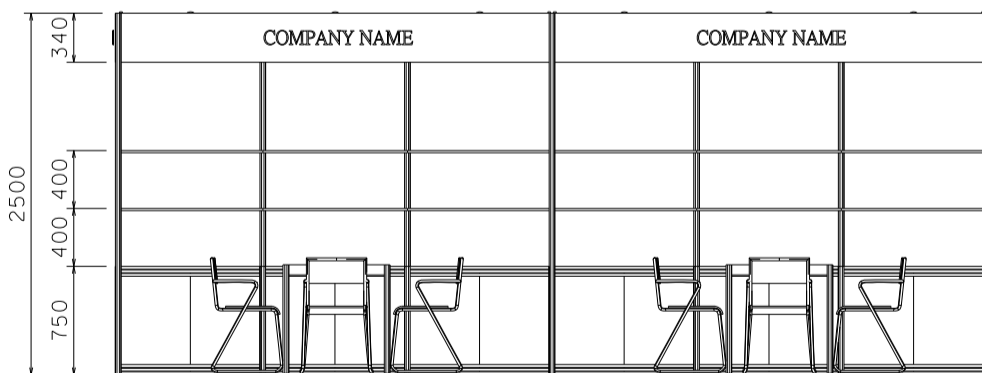

6M x 3M Standard Booth

六米乘三米標準攤位

BOOTH SPECIFICATIONS		QTY.
	1000W x 500D x 750H CABINET 儲物櫃	6
	3000W x 300D WOODEN DISPLAY SHELF 陳列架	4
	700W x 700D x 750H MEETING TABLE 正方檯	2
	BLACK LEATHER CHAIR 椅子	6
	13W LED LAMP SPOTLIGHT (YELLOW LIGHT) 13瓦特LED燈膽短臂射燈 (黃光)	6
	13W LED LAMP LONGARMED SPOTLIGHT (YELLOW LIGHT) 13瓦特LED燈膽長臂射燈 (黃光)	2
	800W SOCKET 插座	2
	CEILING BEAM 天花橫樑	9M
	RUBBISH BIN & CARPET (18sqm.) 垃圾桶 & 地毯	

*The Hong Kong Trade Development Council reserves the right to change the configuration if necessary.

*如有需要，香港貿易發展局有權更改攤位結構。

6M x 3M Left Corner Booth

六米乘三米左邊角位攤位

BOOTH SPECIFICATIONS		QTY.
	1000W x 500D x 750H CABINET 儲物櫃	6
	3000W x 300D WOODEN DISPLAY SHELF 陳列架	4
	700W x 700D x 750H MEETING TABLE 正方檯	2
	BLACK LEATHER CHAIR 椅子	6
	13W LED LAMP SPOTLIGHT (YELLOW LIGHT) 13瓦特LED燈膽短臂射燈 (黃光)	6
	13W LED LAMP LONGARMED SPOTLIGHT (YELLOW LIGHT) 13瓦特LED燈膽長臂射燈 (黃光)	2
	800W SOCKET 插座	2
	CEILING BEAM 天花橫樑	9M
	RUBBISH BIN & CARPET (18sqm.) 垃圾桶 & 地毯	

6M x 3M Right Corner Booth

六米乘三米右邊角位攤位

BOOTH SPECIFICATIONS		QTY.
	1000W x 500D x 750H CABINET 儲物櫃	6
	3000W x 300D WOODEN DISPLAY SHELF 陳列架	4
	700W x 700D x 750H MEETING TABLE 正方檯	2
	BLACK LEATHER CHAIR 椅子	6
	13W LED LAMP SPOTLIGHT (YELLOW LIGHT) 13瓦特LED燈膽短臂射燈 (黃光)	6
	13W LED LAMP LONGARMED SPOTLIGHT (YELLOW LIGHT) 13瓦特LED燈膽長臂射燈 (黃光)	2
	800W SOCKET 插座	2
	CEILING BEAM 天花橫樑	9M
	RUBBISH BIN & CARPET (18sqm.) 垃圾桶 & 地毯	