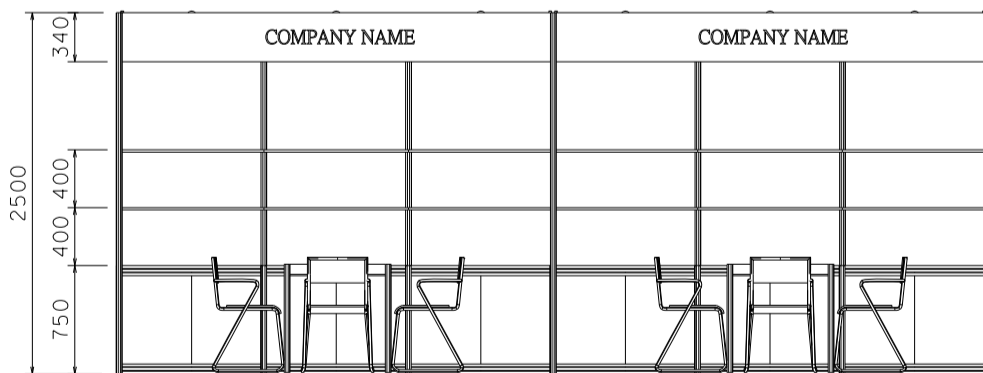

6M x 3M Standard Booth

六米乘三米標準攤位

BOOTH SPECIFICATIONS		QTY.
	1000W x 500D x 750H CABINET 儲物櫃	6
	3000W x 300D WOODEN DISPLAY SHELF 陳列架	4
	700W x 700D x 750H MEETING TABLE 正方檯	2
	BLACK LEATHER CHAIR 椅子	6
	13W LED LAMP SPOTLIGHT (YELLOW LIGHT) 13瓦特LED燈膽短臂射燈 (黃光)	6
	13W LED LAMP LONGARMED SPOTLIGHT (YELLOW LIGHT) 13瓦特LED燈膽長臂射燈 (黃光)	2
	800W SOCKET 插座	2
	CEILING BEAM 天花橫樑	9M
	RUBBISH BIN & CARPET (18sqm.) 垃圾桶 & 地毯	

*The Hong Kong Trade Development Council reserves the right to change the configuration if necessary.

*如有需要，香港貿易發展局有權更改攤位結構。

6M x 3M Left Corner Booth

六米乘三米左邊角位攤位

BOOTH SPECIFICATIONS		QTY.
	1000W x 500D x 750H CABINET 儲物櫃	6
	3000W x 300D WOODEN DISPLAY SHELF 陳列架	4
	700W x 700D x 750H MEETING TABLE 正方檯	2
	BLACK LEATHER CHAIR 椅子	6
	13W LED LAMP SPOTLIGHT (YELLOW LIGHT) 13瓦特LED燈膽短臂射燈 (黃光)	6
	13W LED LAMP LONGARMED SPOTLIGHT (YELLOW LIGHT) 13瓦特LED燈膽長臂射燈 (黃光)	2
	800W SOCKET 插座	2
	CEILING BEAM 天花橫樑	9M
	RUBBISH BIN & CARPET (18sqm.) 垃圾桶 & 地毯	

6M x 3M Right Corner Booth

六米乘三米右邊角位攤位

BOOTH SPECIFICATIONS		QTY.
	1000W x 500D x 750H CABINET 儲物櫃	6
	3000W x 300D WOODEN DISPLAY SHELF 陳列架	4
	700W x 700D x 750H MEETING TABLE 正方檯	2
	BLACK LEATHER CHAIR 椅子	6
	13W LED LAMP SPOTLIGHT (YELLOW LIGHT) 13瓦特LED燈膽短臂射燈 (黃光)	6
	13W LED LAMP LONGARMED SPOTLIGHT (YELLOW LIGHT) 13瓦特LED燈膽長臂射燈 (黃光)	2
	800W SOCKET 插座	2
	CEILING BEAM 天花橫樑	9M
	RUBBISH BIN & CARPET (18sqm.) 垃圾桶 & 地毯	