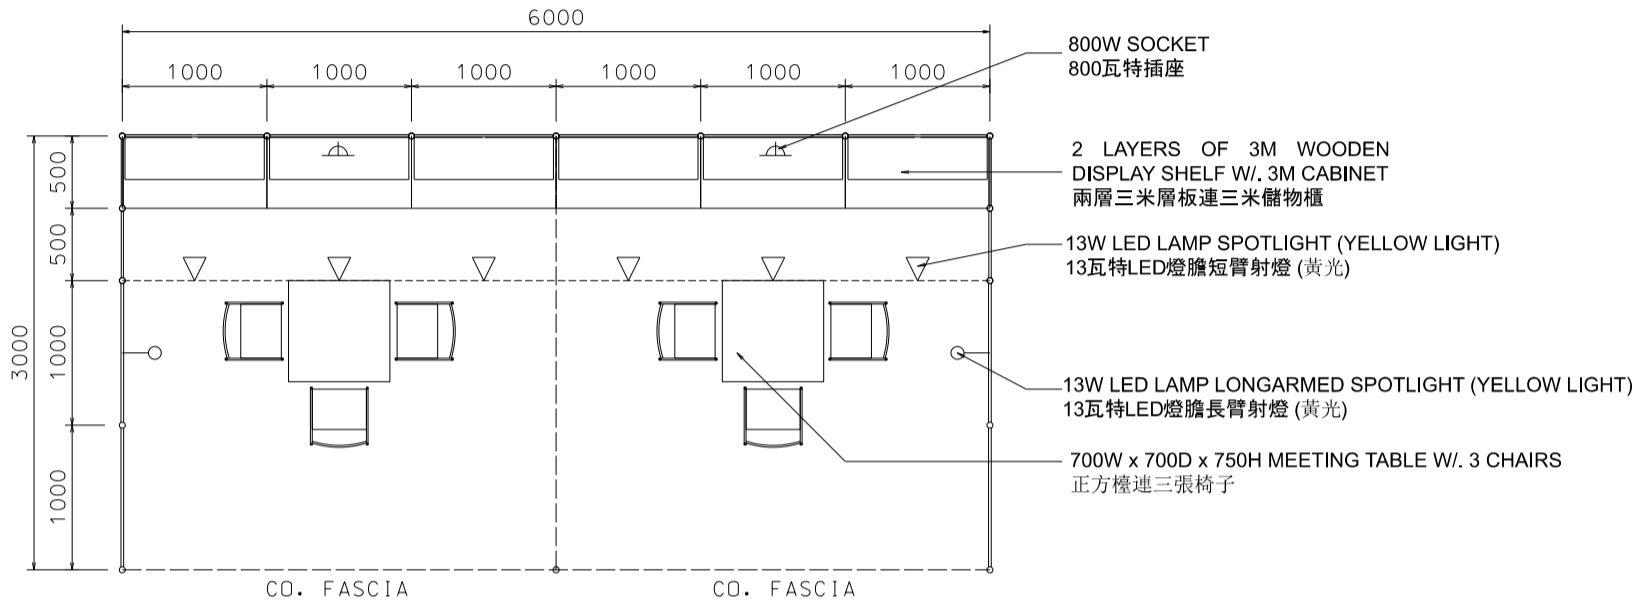

6M x 3M Standard Booth

六米乘三米標準攤位

BOOTH SPECIFICATIONS		QTY.
	1000W x 500D x 750H CABINET 儲物櫃	6
	3000W x 300D WOODEN DISPLAY SHELF 陳列架	4
	700W x 700D x 750H MEETING TABLE 正方檯	2
	BLACK LEATHER CHAIR 椅子	6
	13W LED LAMP SPOTLIGHT (YELLOW LIGHT) 13瓦特LED燈膽短臂射燈 (黃光)	6
	13W LED LAMP LONGARMED SPOTLIGHT (YELLOW LIGHT) 13瓦特LED燈膽長臂射燈 (黃光)	2
	800W SOCKET 插座	2
	CEILING BEAM 天花橫樑	9M
	RUBBISH BIN & CARPET (18sqm.) 垃圾桶 & 地毯	

*The Hong Kong Trade Development Council reserves the right to change the configuration if necessary.

*如有需要，香港貿易發展局有權更改攤位結構。

6M x 3M Left Corner Booth

六米乘三米左邊角位攤位

BOOTH SPECIFICATIONS		QTY.
	1000W x 500D x 750H CABINET 儲物櫃	6
	3000W x 300D WOODEN DISPLAY SHELF 陳列架	4
	700W x 700D x 750H MEETING TABLE 正方檯	2
	BLACK LEATHER CHAIR 椅子	6
	13W LED LAMP SPOTLIGHT (YELLOW LIGHT) 13瓦特LED燈膽短臂射燈 (黃光)	6
	13W LED LAMP LONGARMED SPOTLIGHT (YELLOW LIGHT) 13瓦特LED燈膽長臂射燈 (黃光)	2
	800W SOCKET 插座	2
	CEILING BEAM 天花橫樑	9M
	RUBBISH BIN & CARPET (18sqm.) 垃圾桶 & 地毯	

6M x 3M Right Corner Booth

六米乘三米右邊角位攤位

BOOTH SPECIFICATIONS		QTY.
	1000W x 500D x 750H CABINET 儲物櫃	6
	3000W x 300D WOODEN DISPLAY SHELF 陳列架	4
	700W x 700D x 750H MEETING TABLE 正方檯	2
	BLACK LEATHER CHAIR 椅子	6
	13W LED LAMP SPOTLIGHT (YELLOW LIGHT) 13瓦特LED燈膽短臂射燈 (黃光)	6
	13W LED LAMP LONGARMED SPOTLIGHT (YELLOW LIGHT) 13瓦特LED燈膽長臂射燈 (黃光)	2
	800W SOCKET 插座	2
	CEILING BEAM 天花橫樑	9M
	RUBBISH BIN & CARPET (18sqm.) 垃圾桶 & 地毯	