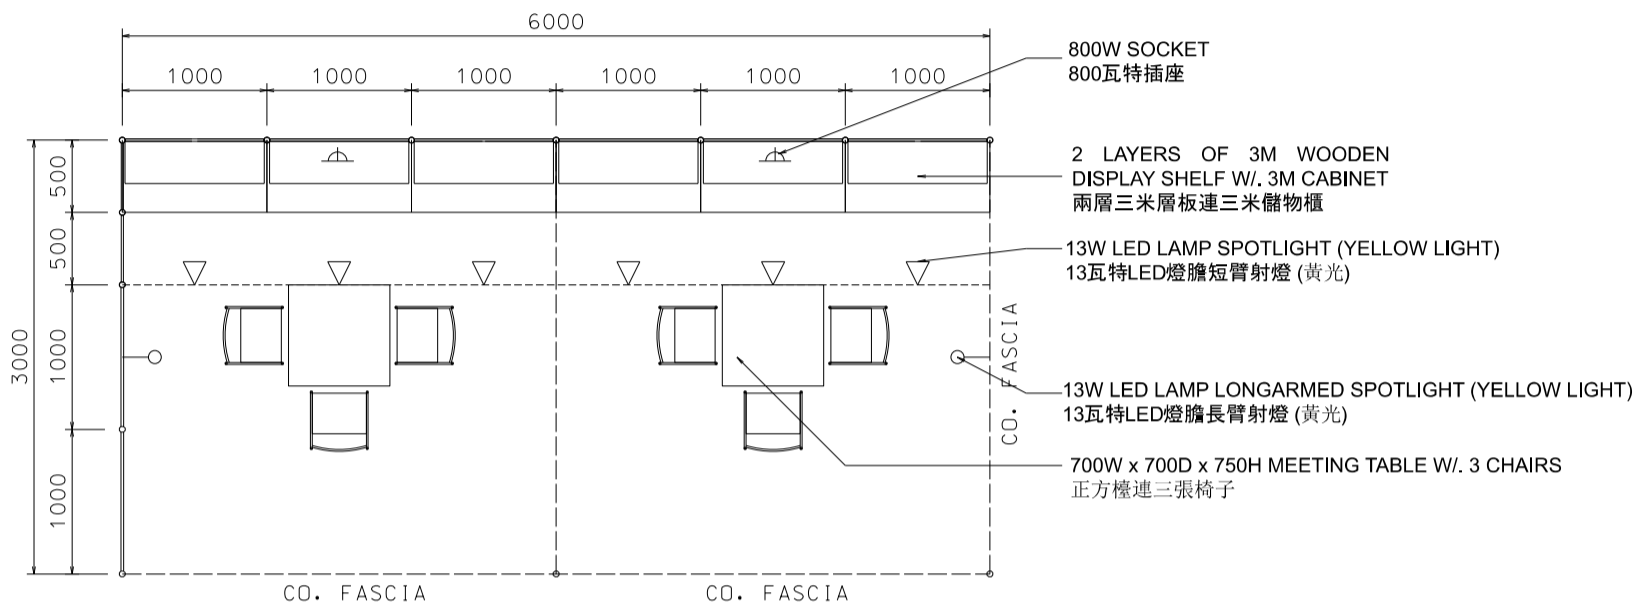

6M x 3M Standard Booth

六米乘三米標準攤位

BOOTH SPECIFICATIONS		QTY.
	1000W x 500D x 750H CABINET 儲物櫃	6
	3000W x 300D WOODEN DISPLAY SHELF 陳列架	4
	700W x 700D x 750H MEETING TABLE 正方檯	2
	BLACK LEATHER CHAIR 椅子	6
	13W LED LAMP SPOTLIGHT (YELLOW LIGHT) 13瓦特LED燈膽短臂射燈 (黃光)	6
	13W LED LAMP LONGARMED SPOTLIGHT (YELLOW LIGHT) 13瓦特LED燈膽長臂射燈 (黃光)	2
	800W SOCKET 插座	2
	CEILING BEAM 天花橫樑	9M
	RUBBISH BIN & CARPET (18sqm.) 垃圾桶 & 地毯	

*The Hong Kong Trade Development Council reserves the right to change the configuration if necessary.

*如有需要，香港貿易發展局有權更改攤位結構。

6M x 3M Left Corner Booth

六米乘三米左邊角位攤位

BOOTH SPECIFICATIONS		QTY.
	1000W x 500D x 750H CABINET 儲物櫃	6
	3000W x 300D WOODEN DISPLAY SHELF 陳列架	4
	700W x 700D x 750H MEETING TABLE 正方檯	2
	BLACK LEATHER CHAIR 椅子	6
	13W LED LAMP SPOTLIGHT (YELLOW LIGHT) 13瓦特LED燈膽短臂射燈 (黃光)	6
	13W LED LAMP LONGARMED SPOTLIGHT (YELLOW LIGHT) 13瓦特LED燈膽長臂射燈 (黃光)	2
	800W SOCKET 插座	2
	CEILING BEAM 天花橫樑	9M
	RUBBISH BIN & CARPET (18sqm.) 垃圾桶 & 地毯	

6M x 3M Right Corner Booth

六米乘三米右邊角位攤位

BOOTH SPECIFICATIONS		QTY.
	1000W x 500D x 750H CABINET 儲物櫃	6
	3000W x 300D WOODEN DISPLAY SHELF 陳列架	4
	700W x 700D x 750H MEETING TABLE 正方檯	2
	BLACK LEATHER CHAIR 椅子	6
	13W LED LAMP SPOTLIGHT (YELLOW LIGHT) 13瓦特LED燈膽短臂射燈 (黃光)	6
	13W LED LAMP LONGARMED SPOTLIGHT (YELLOW LIGHT) 13瓦特LED燈膽長臂射燈 (黃光)	2
	800W SOCKET 插座	2
	CEILING BEAM 天花橫樑	9M
	RUBBISH BIN & CARPET (18sqm.) 垃圾桶 & 地毯	