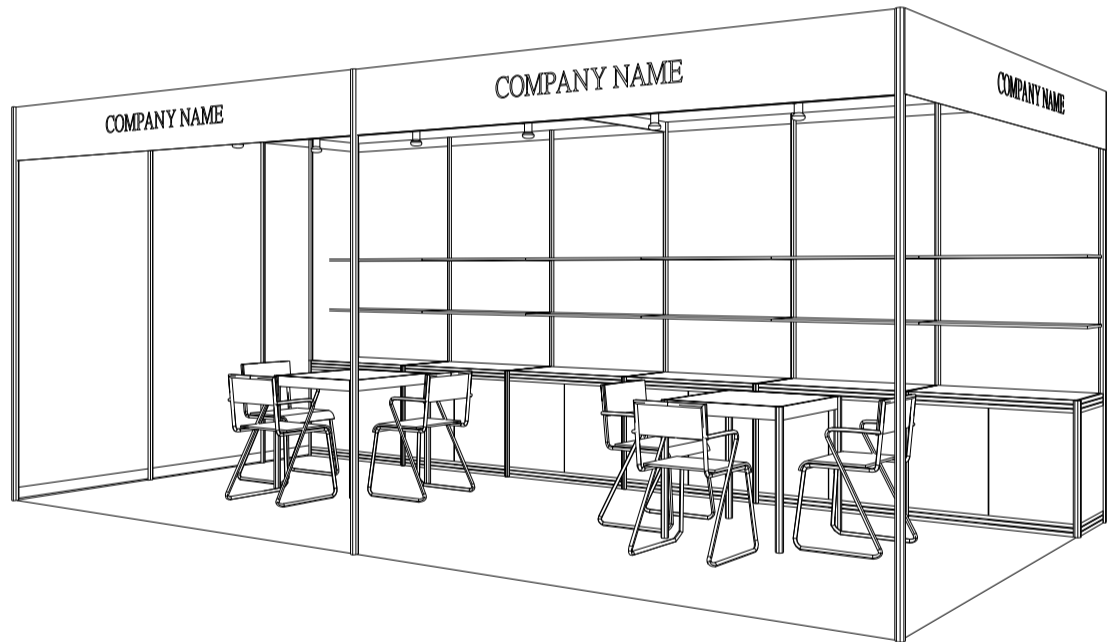

6M x 3M Standard Booth

六米乘三米標準攤位

BOOTH SPECIFICATIONS		QTY.
	1000W x 500D x 750H CABINET 儲物櫃	6
	3000W x 300D WOODEN DISPLAY SHELF 陳列架	4
	700W x 700D x 750H MEETING TABLE 正方檯	2
	BLACK LEATHER CHAIR 椅子	6
	13W LED LAMP SPOTLIGHT (YELLOW LIGHT) 13瓦特LED燈膽短臂射燈 (黃光)	6
	13W LED LAMP LONGARMED SPOTLIGHT (YELLOW LIGHT) 13瓦特LED燈膽長臂射燈 (黃光)	2
	800W SOCKET 插座	2
	CEILING BEAM 天花橫樑	9M
	RUBBISH BIN & CARPET (18sqm.) 垃圾桶 & 地毯	

*The Hong Kong Trade Development Council reserves the right to change the configuration if necessary.

*如有需要，香港貿易發展局有權更改攤位結構。

6M x 3M Left Corner Booth

六米乘三米左邊角位攤位

BOOTH SPECIFICATIONS		QTY.
	1000W x 500D x 750H CABINET 儲物櫃	6
	3000W x 300D WOODEN DISPLAY SHELF 陳列架	4
	700W x 700D x 750H MEETING TABLE 正方檯	2
	BLACK LEATHER CHAIR 椅子	6
	13W LED LAMP SPOTLIGHT (YELLOW LIGHT) 13瓦特LED燈膽短臂射燈 (黃光)	6
	13W LED LAMP LONGARMED SPOTLIGHT (YELLOW LIGHT) 13瓦特LED燈膽長臂射燈 (黃光)	2
	800W SOCKET 插座	2
	CEILING BEAM 天花橫樑	9M
	RUBBISH BIN & CARPET (18sqm.) 垃圾桶 & 地毯	

6M x 3M Right Corner Booth

六米乘三米右邊角位攤位

BOOTH SPECIFICATIONS		QTY.
	1000W x 500D x 750H CABINET 儲物櫃	6
	3000W x 300D WOODEN DISPLAY SHELF 陳列架	4
	700W x 700D x 750H MEETING TABLE 正方檯	2
	BLACK LEATHER CHAIR 椅子	6
	13W LED LAMP SPOTLIGHT (YELLOW LIGHT) 13瓦特LED燈膽短臂射燈 (黃光)	6
	13W LED LAMP LONGARMED SPOTLIGHT (YELLOW LIGHT) 13瓦特LED燈膽長臂射燈 (黃光)	2
	800W SOCKET 插座	2
	CEILING BEAM 天花橫樑	9M
	RUBBISH BIN & CARPET (18sqm.) 垃圾桶 & 地毯	