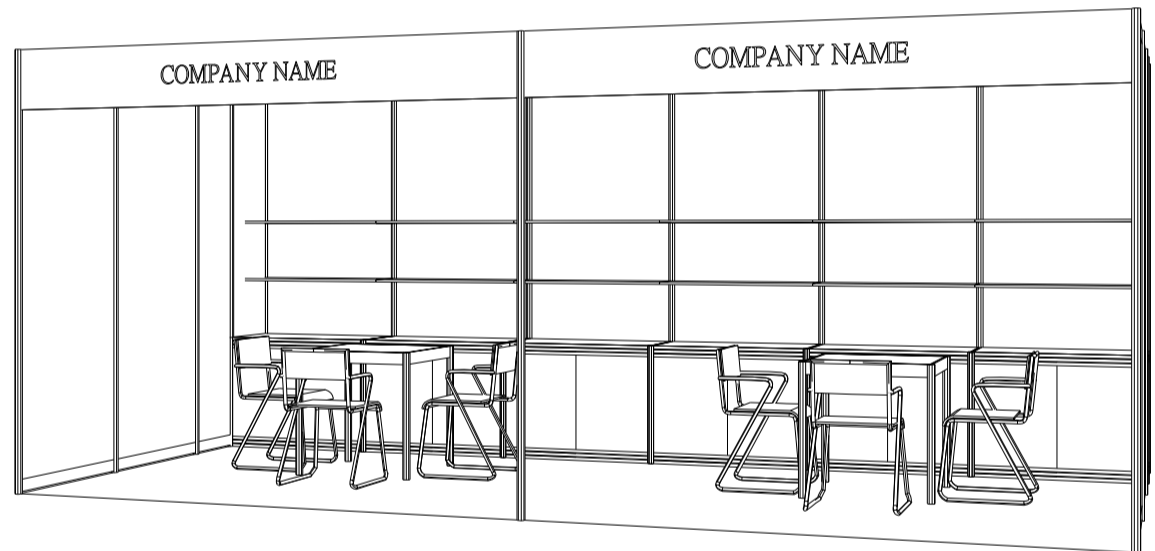

6M x 3M Standard Booth

六米乘三米標準攤位

BOOTH SPECIFICATIONS		QTY.
	1000W x 500D x 750H CABINET 儲物櫃	6
	3000W x 300D WOODEN DISPLAY SHELF 陳列架	4
	700W x 700D x 750H MEETING TABLE 正方檯	2
	BLACK LEATHER CHAIR 椅子	6
	13W LED LAMP SPOTLIGHT (YELLOW LIGHT) 13瓦特LED燈膽短臂射燈 (黃光)	6
	13W LED LAMP LONGARMED SPOTLIGHT (YELLOW LIGHT) 13瓦特LED燈膽長臂射燈 (黃光)	2
	800W SOCKET 插座	2
	CEILING BEAM 天花橫樑	9M
	RUBBISH BIN & CARPET (18sqm.) 垃圾桶 & 地毯	

*The Hong Kong Trade Development Council reserves the right to change the configuration if necessary.

*如有需要，香港貿易發展局有權更改攤位結構。

6M x 3M Left Corner Booth

六米乘三米左邊角位攤位

BOOTH SPECIFICATIONS		QTY.
	1000W x 500D x 750H CABINET 儲物櫃	6
	3000W x 300D WOODEN DISPLAY SHELF 陳列架	4
	700W x 700D x 750H MEETING TABLE 正方檯	2
	BLACK LEATHER CHAIR 椅子	6
	13W LED LAMP SPOTLIGHT (YELLOW LIGHT) 13瓦特LED燈膽短臂射燈 (黃光)	6
	13W LED LAMP LONGARMED SPOTLIGHT (YELLOW LIGHT) 13瓦特LED燈膽長臂射燈 (黃光)	2
	800W SOCKET 插座	2
	CEILING BEAM 天花橫樑	9M
	RUBBISH BIN & CARPET (18sqm.) 垃圾桶 & 地毯	

6M x 3M Right Corner Booth

六米乘三米右邊角位攤位

BOOTH SPECIFICATIONS		QTY.
	1000W x 500D x 750H CABINET 儲物櫃	6
	3000W x 300D WOODEN DISPLAY SHELF 陳列架	4
	700W x 700D x 750H MEETING TABLE 正方檯	2
	BLACK LEATHER CHAIR 椅子	6
	13W LED LAMP SPOTLIGHT (YELLOW LIGHT) 13瓦特LED燈膽短臂射燈 (黃光)	6
	13W LED LAMP LONGARMED SPOTLIGHT (YELLOW LIGHT) 13瓦特LED燈膽長臂射燈 (黃光)	2
	800W SOCKET 插座	2
	CEILING BEAM 天花橫樑	9M
	RUBBISH BIN & CARPET (18sqm.) 垃圾桶 & 地毯	