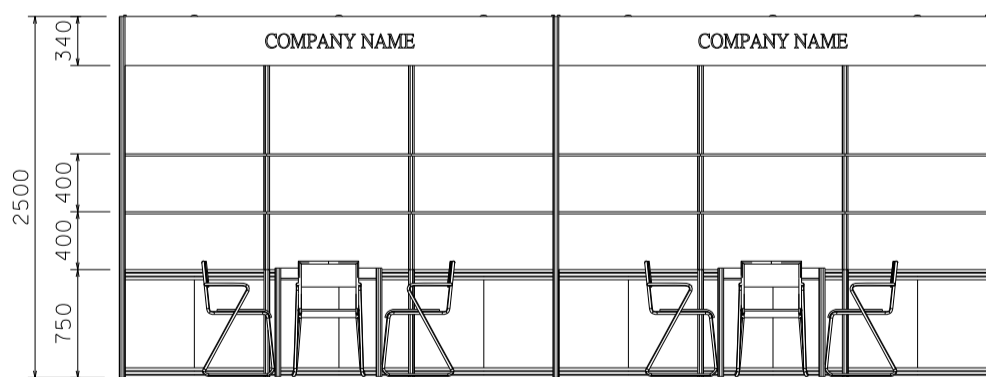

6M x 3M Standard Booth

六米乘三米標準攤位

BOOTH SPECIFICATIONS		QTY.
	1000W x 500D x 750H CABINET 儲物櫃	6
	3000W x 300D WOODEN DISPLAY SHELF 陳列架	4
	700W x 700D x 750H MEETING TABLE 正方檯	2
	BLACK LEATHER CHAIR 椅子	6
	13W LED LAMP SPOTLIGHT (YELLOW LIGHT) 13瓦特LED燈膽短臂射燈 (黃光)	6
	13W LED LAMP LONGARMED SPOTLIGHT (YELLOW LIGHT) 13瓦特LED燈膽長臂射燈 (黃光)	2
	800W SOCKET 插座	2
	CEILING BEAM 天花橫樑	9M
	RUBBISH BIN & CARPET (18sqm.) 垃圾桶 & 地毯	

*The Hong Kong Trade Development Council reserves the right to change the configuration if necessary.

*如有需要，香港貿易發展局有權更改攤位結構。

6M x 3M Left Corner Booth

六米乘三米左邊角位攤位

BOOTH SPECIFICATIONS		QTY.
	1000W x 500D x 750H CABINET 儲物櫃	6
	3000W x 300D WOODEN DISPLAY SHELF 陳列架	4
	700W x 700D x 750H MEETING TABLE 正方檯	2
	BLACK LEATHER CHAIR 椅子	6
	13W LED LAMP SPOTLIGHT (YELLOW LIGHT) 13瓦特LED燈膽短臂射燈 (黃光)	6
	13W LED LAMP LONGARMED SPOTLIGHT (YELLOW LIGHT) 13瓦特LED燈膽長臂射燈 (黃光)	2
	800W SOCKET 插座	2
	CEILING BEAM 天花橫樑	9M
	RUBBISH BIN & CARPET (18sqm.) 垃圾桶 & 地毯	

6M x 3M Right Corner Booth

六米乘三米右邊角位攤位

BOOTH SPECIFICATIONS		QTY.
	1000W x 500D x 750H CABINET 儲物櫃	6
	3000W x 300D WOODEN DISPLAY SHELF 陳列架	4
	700W x 700D x 750H MEETING TABLE 正方檯	2
	BLACK LEATHER CHAIR 椅子	6
	13W LED LAMP SPOTLIGHT (YELLOW LIGHT) 13瓦特LED燈膽短臂射燈 (黃光)	6
	13W LED LAMP LONGARMED SPOTLIGHT (YELLOW LIGHT) 13瓦特LED燈膽長臂射燈 (黃光)	2
	800W SOCKET 插座	2
	CEILING BEAM 天花橫樑	9M
	RUBBISH BIN & CARPET (18sqm.) 垃圾桶 & 地毯	